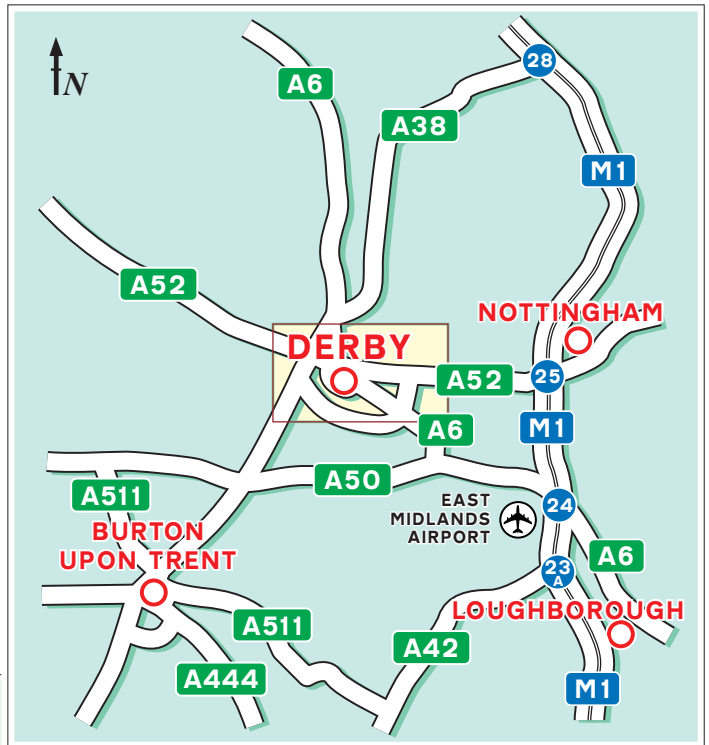

**ID Centre**  
 Lathkill House  
 rtc Business Park, London Road  
 Derby, DE24 8UP.

Tel: 01332 258 820 Fax: 01332 258 823

**Public Transport**

**By Rail**

Derby Station is a 15 minute walk from our offices, for further information on times and operators call 08457 484950.

**By Air**

East Midlands Airport is approximately 45 minutes by car.

**By Bus**

Buses serving London Road are run by Arriva Buses. For further information of this service call their Travel Centre on 01332 861 523.

**IMPORTANT**  
 Road signs shown are as they appear from directions of red arrows.