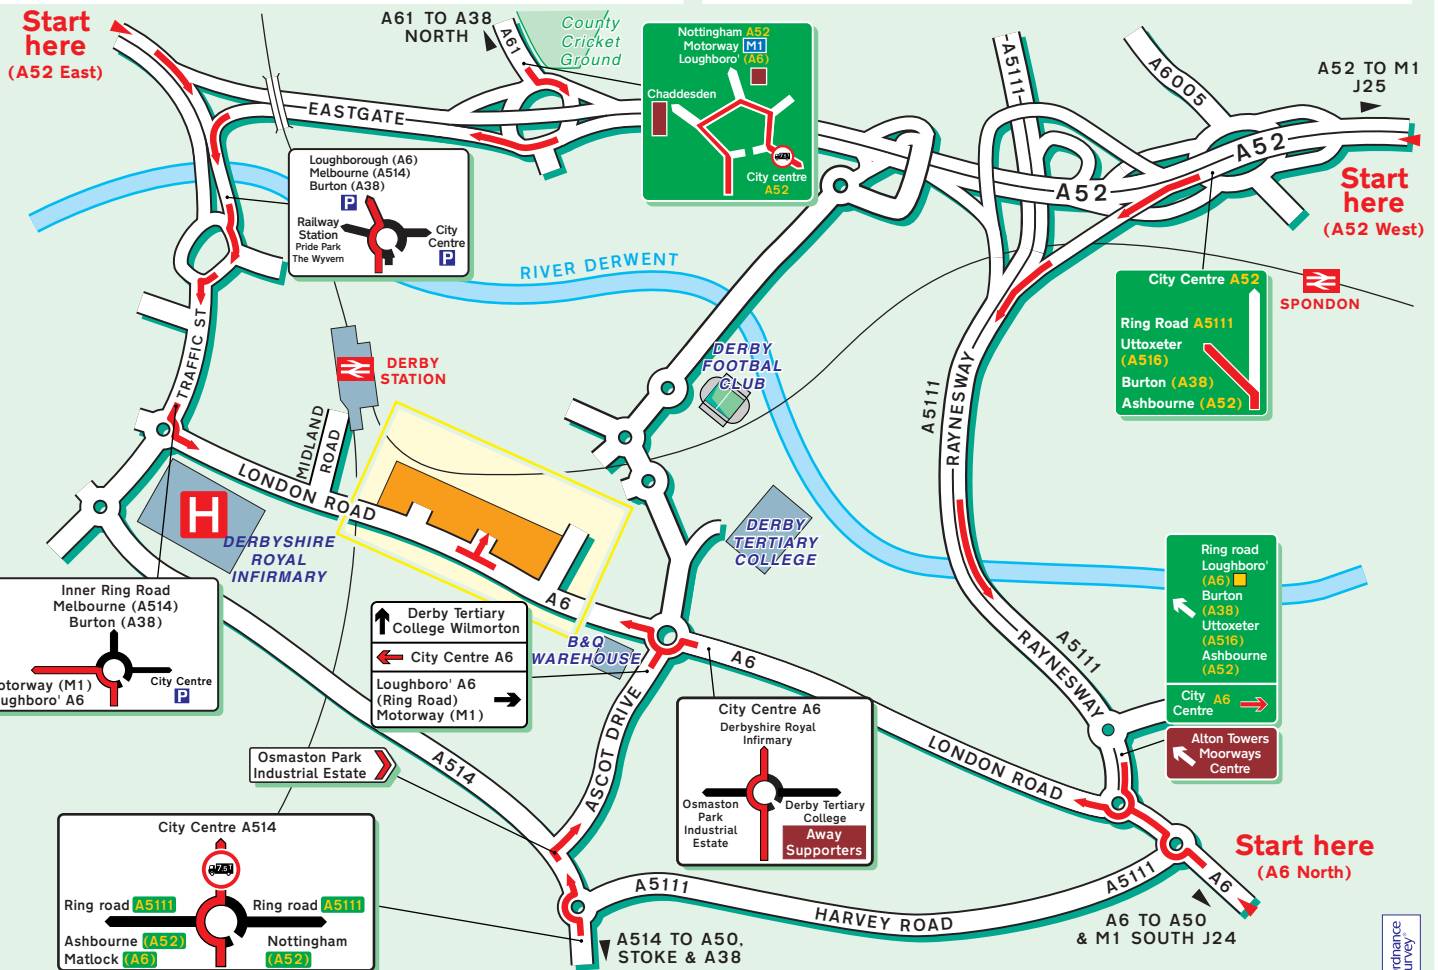

**ID Centre**  
 Lathkill House  
 rtc Business Park, London Road  
 Derby, DE24 8UP.

Tel: 01332 258 820 Fax: 01332 258 823

**Public Transport**

**By Rail**

Derby Station is a 15 minute walk from our offices, for further information on times and operators call 08457 484950.

**By Air**

East Midlands Airport is approximately 45 minutes by car.

**By Bus**

Buses serving London Road are run by Arriva Buses. For further information of this service call their Travel Centre on 01332 861 523.

**IMPORTANT**  
 Road signs shown are as they appear from directions of red arrows.